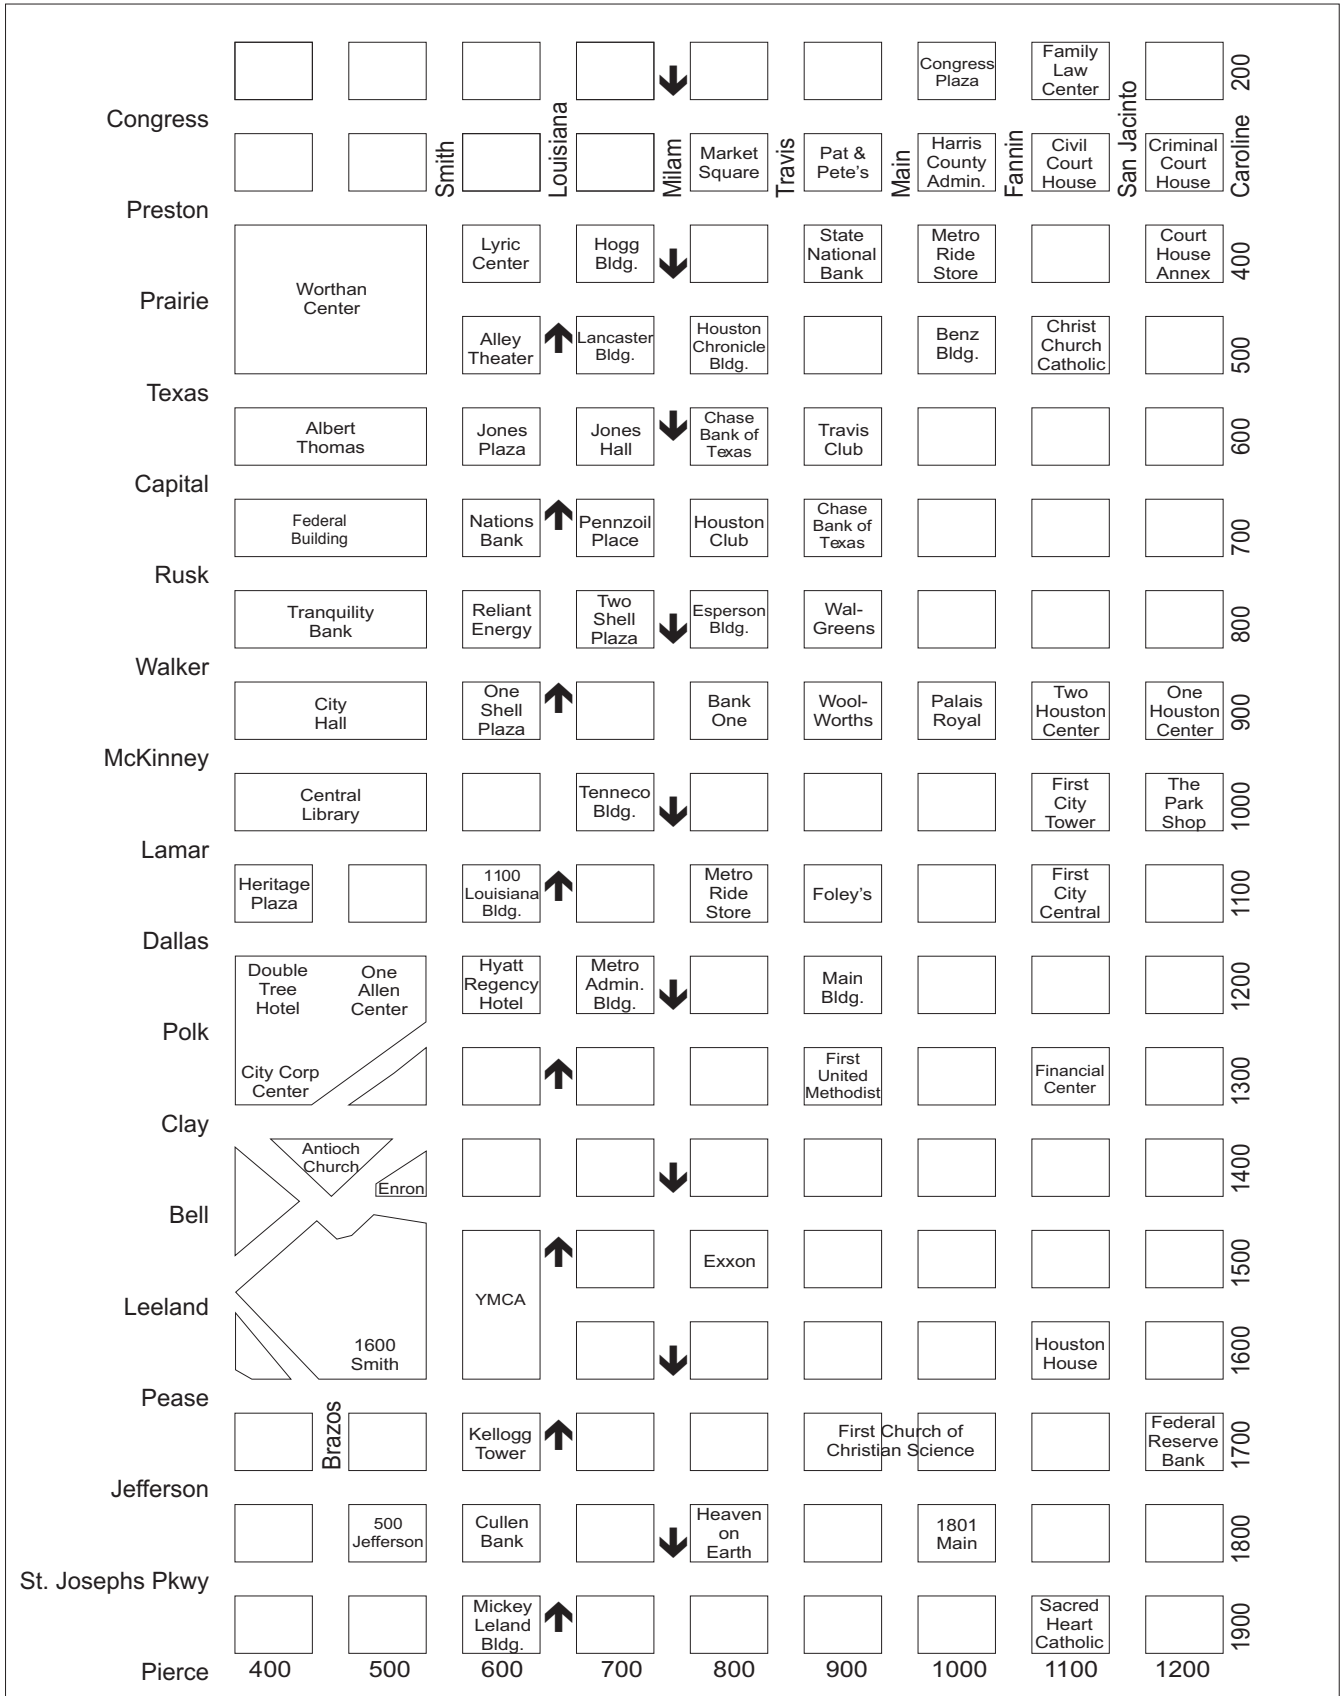

↓ ↑ Arrows Indicate Stops

September 2008

The Park & Ride and security office is open from 5:00 a.m. until 9:00 p.m., Monday through Friday. All gates will be locked at 9:00 p.m.

The Woodlands (281)363-0882  
 Research Forest (936)273-6100  
 Sterling Ridge (823)813-0809  
 Conroe (936)441-8686