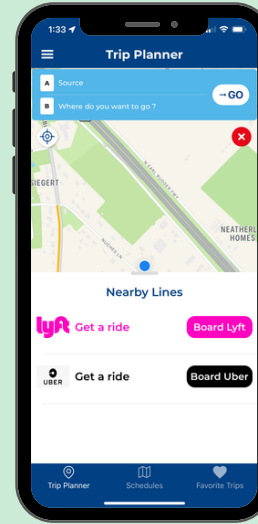

To provide you with the best experience the app requires a few permissions. Please grant the following permissions for full functionality.

LOCATION: Please set location access to "all the time" in order to gain entry to the venue.

4. PLAN A TRIP

On the trip planner page, enter the address of your pick-up and drop-off locations. You can also drag the map to select a location.

After entering the addresses, you will be directed to the suggested route page.

5. SUGGESTED ROUTES

After entering both addresses, the suggested routes will be listed.

For BTD's Micro Transit Service, select the Alamo Regional Transit option.

6. BOOK A RIDE

View total cost and estimated travel time for your trip.