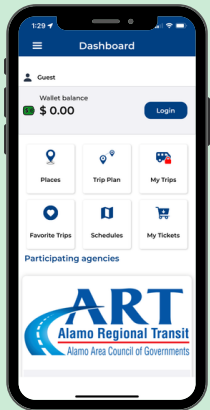

2. LOGIN OR REGISTER

Once you're on the dashboard, click on the "login" button.

It will redirect you to the login/registration screen.

You have the option to proceed with Google/Apple sign-in.

OR
Create a new
(ART) account.