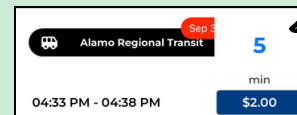

4. PLAN A TRIP

On the trip planner page, enter the address of your pick-up and drop-off locations. You can also drag the map to select a location.

After entering the addresses, you will be directed to the suggested route page.

5. SUGGESTED ROUTES

After entering both addresses, the suggested routes will be listed.

For BTD's Micro Transit Service, select the Alamo Regional Transit option.

6. BOOK A RIDE

View total cost and estimated travel time for your trip.