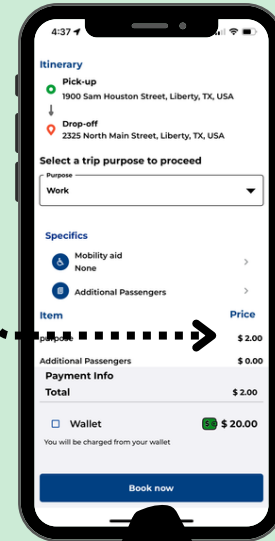

To provide you with the best experience the app requires a few permissions. Please grant the following permissions for full functionality.

LOCATION: Please set location access to "all the time" in order to gain entry to the venue.

4. PLAN A TRIP

On the trip planner page, enter the address of your pick-up and drop-off locations. You can also drag the map to select a location.

After entering the addresses, you will be directed to the suggested route page.

5. SUGGESTED ROUTES

After entering both addresses, the suggested routes will be listed.

For BTD's Micro Transit Service, select the Alamo Regional Transit option.

6. BOOK A RIDE

View total cost and estimated travel time for your trip.

Each trip scheduled with the ART option will be \$2.00 each way.

In the booking screen you can change the purpose of the trip, change mobility aid, add passengers, or add notes when required.

Click on the book now button to book a trip.