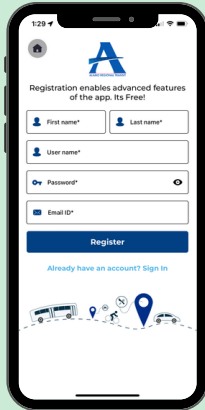

To provide you with the best experience the app requires a few permissions. Please grant the following permissions for full functionality.

LOCATION: Please set location access to "all the time" in order to gain entry to the venue.

BLUETOOTH: Allow Bluetooth permission in order to complete your purchase.

HANDS-FREE: Tickets are verified with the phone in your pocket.
Battery saver - No restrictions

2. LOGIN OR REGISTER

Once you're on the dashboard, click on the "login" button.

It will redirect you to the login/registration screen.

You have the option to proceed with Google/Apple sign-in.

OR
Create a new
(ART) account.

3. EMAIL VERIFICATION

You will receive an email notification to the email you provided.