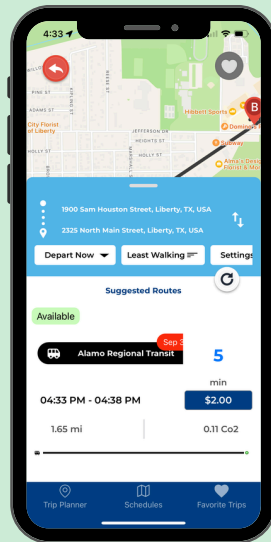

To provide you with the best experience the app requires a few permissions. Please grant the following permissions for full functionality.

LOCATION: Please set location access to "all the time" in order to gain entry to the venue.

4. PLAN A TRIP

On the trip planner page, enter the address of your pick-up and drop-off locations. You can also drag the map to select a location.

After entering the addresses, you will be directed to the suggested route page.

5. SUGGESTED ROUTES

After entering both addresses, the suggested routes will be listed.

For BTD's Micro Transit Service, select the Alamo Regional Transit option.

6. BOOK A RIDE

View total cost and estimated travel time for your trip.

Each trip scheduled with the ART option will be \$2.00 each way.

In the booking screen you can change the purpose of the trip, change mobility aid, add passengers, or add notes when required.

Click on the book now button to book a trip.